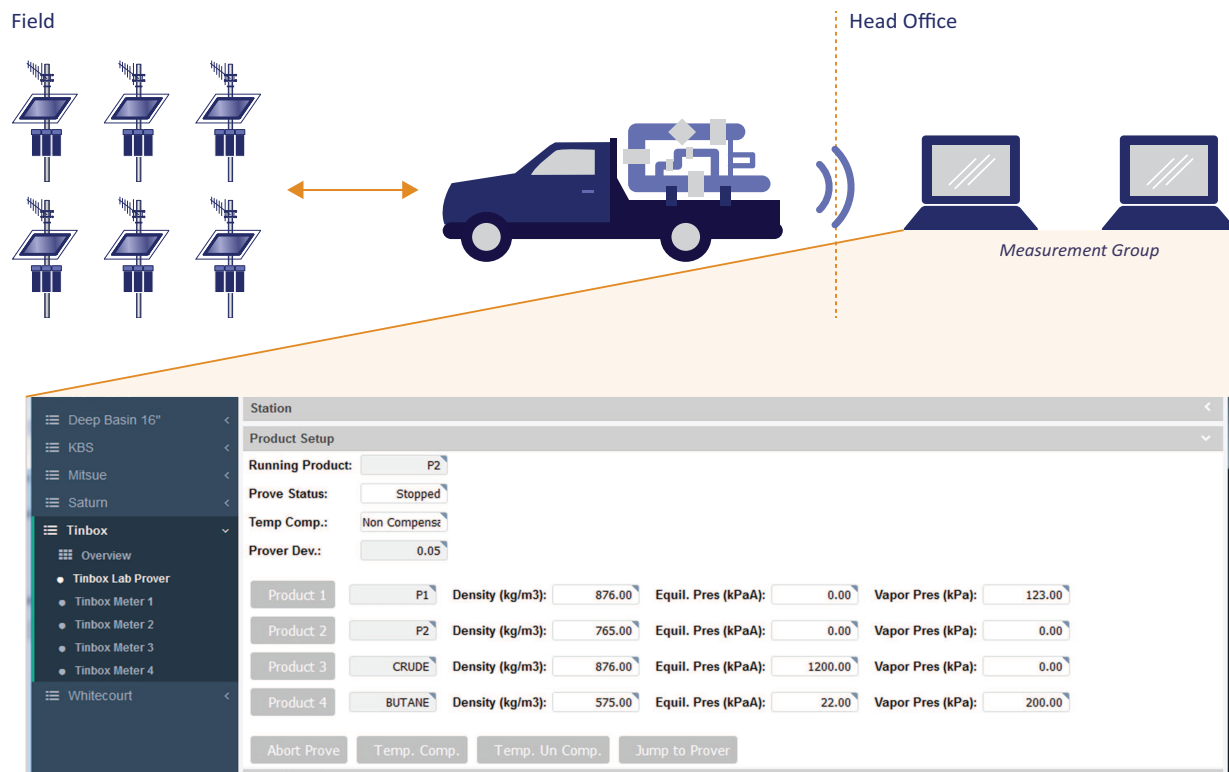

WellTrak™ for Proving

WellTrak™ for Proving Benefits:

- » Implement a standard: process, data capture, and analytics
- » Analyze all prove data centrally with built in analytics reporting
- » Algorithm to detect bias in proving process
- » History and reporting by meter, prover, or operator
- » Effectively transfer years of experience and process into one standard system for all new and existing operators

WellTrak™ for Proving Value:

- » Reduce costs:
 - » Optimize proving and truck efficiency
 - » Reduce costs of training
 - » Reduce spreadsheet manipulation, errors, slow analysis
 - » Reduce paper flow, storage, and re-keying data transfer
 - » Reduce costs of witnessing proves
 - » Central repository for all proving reports